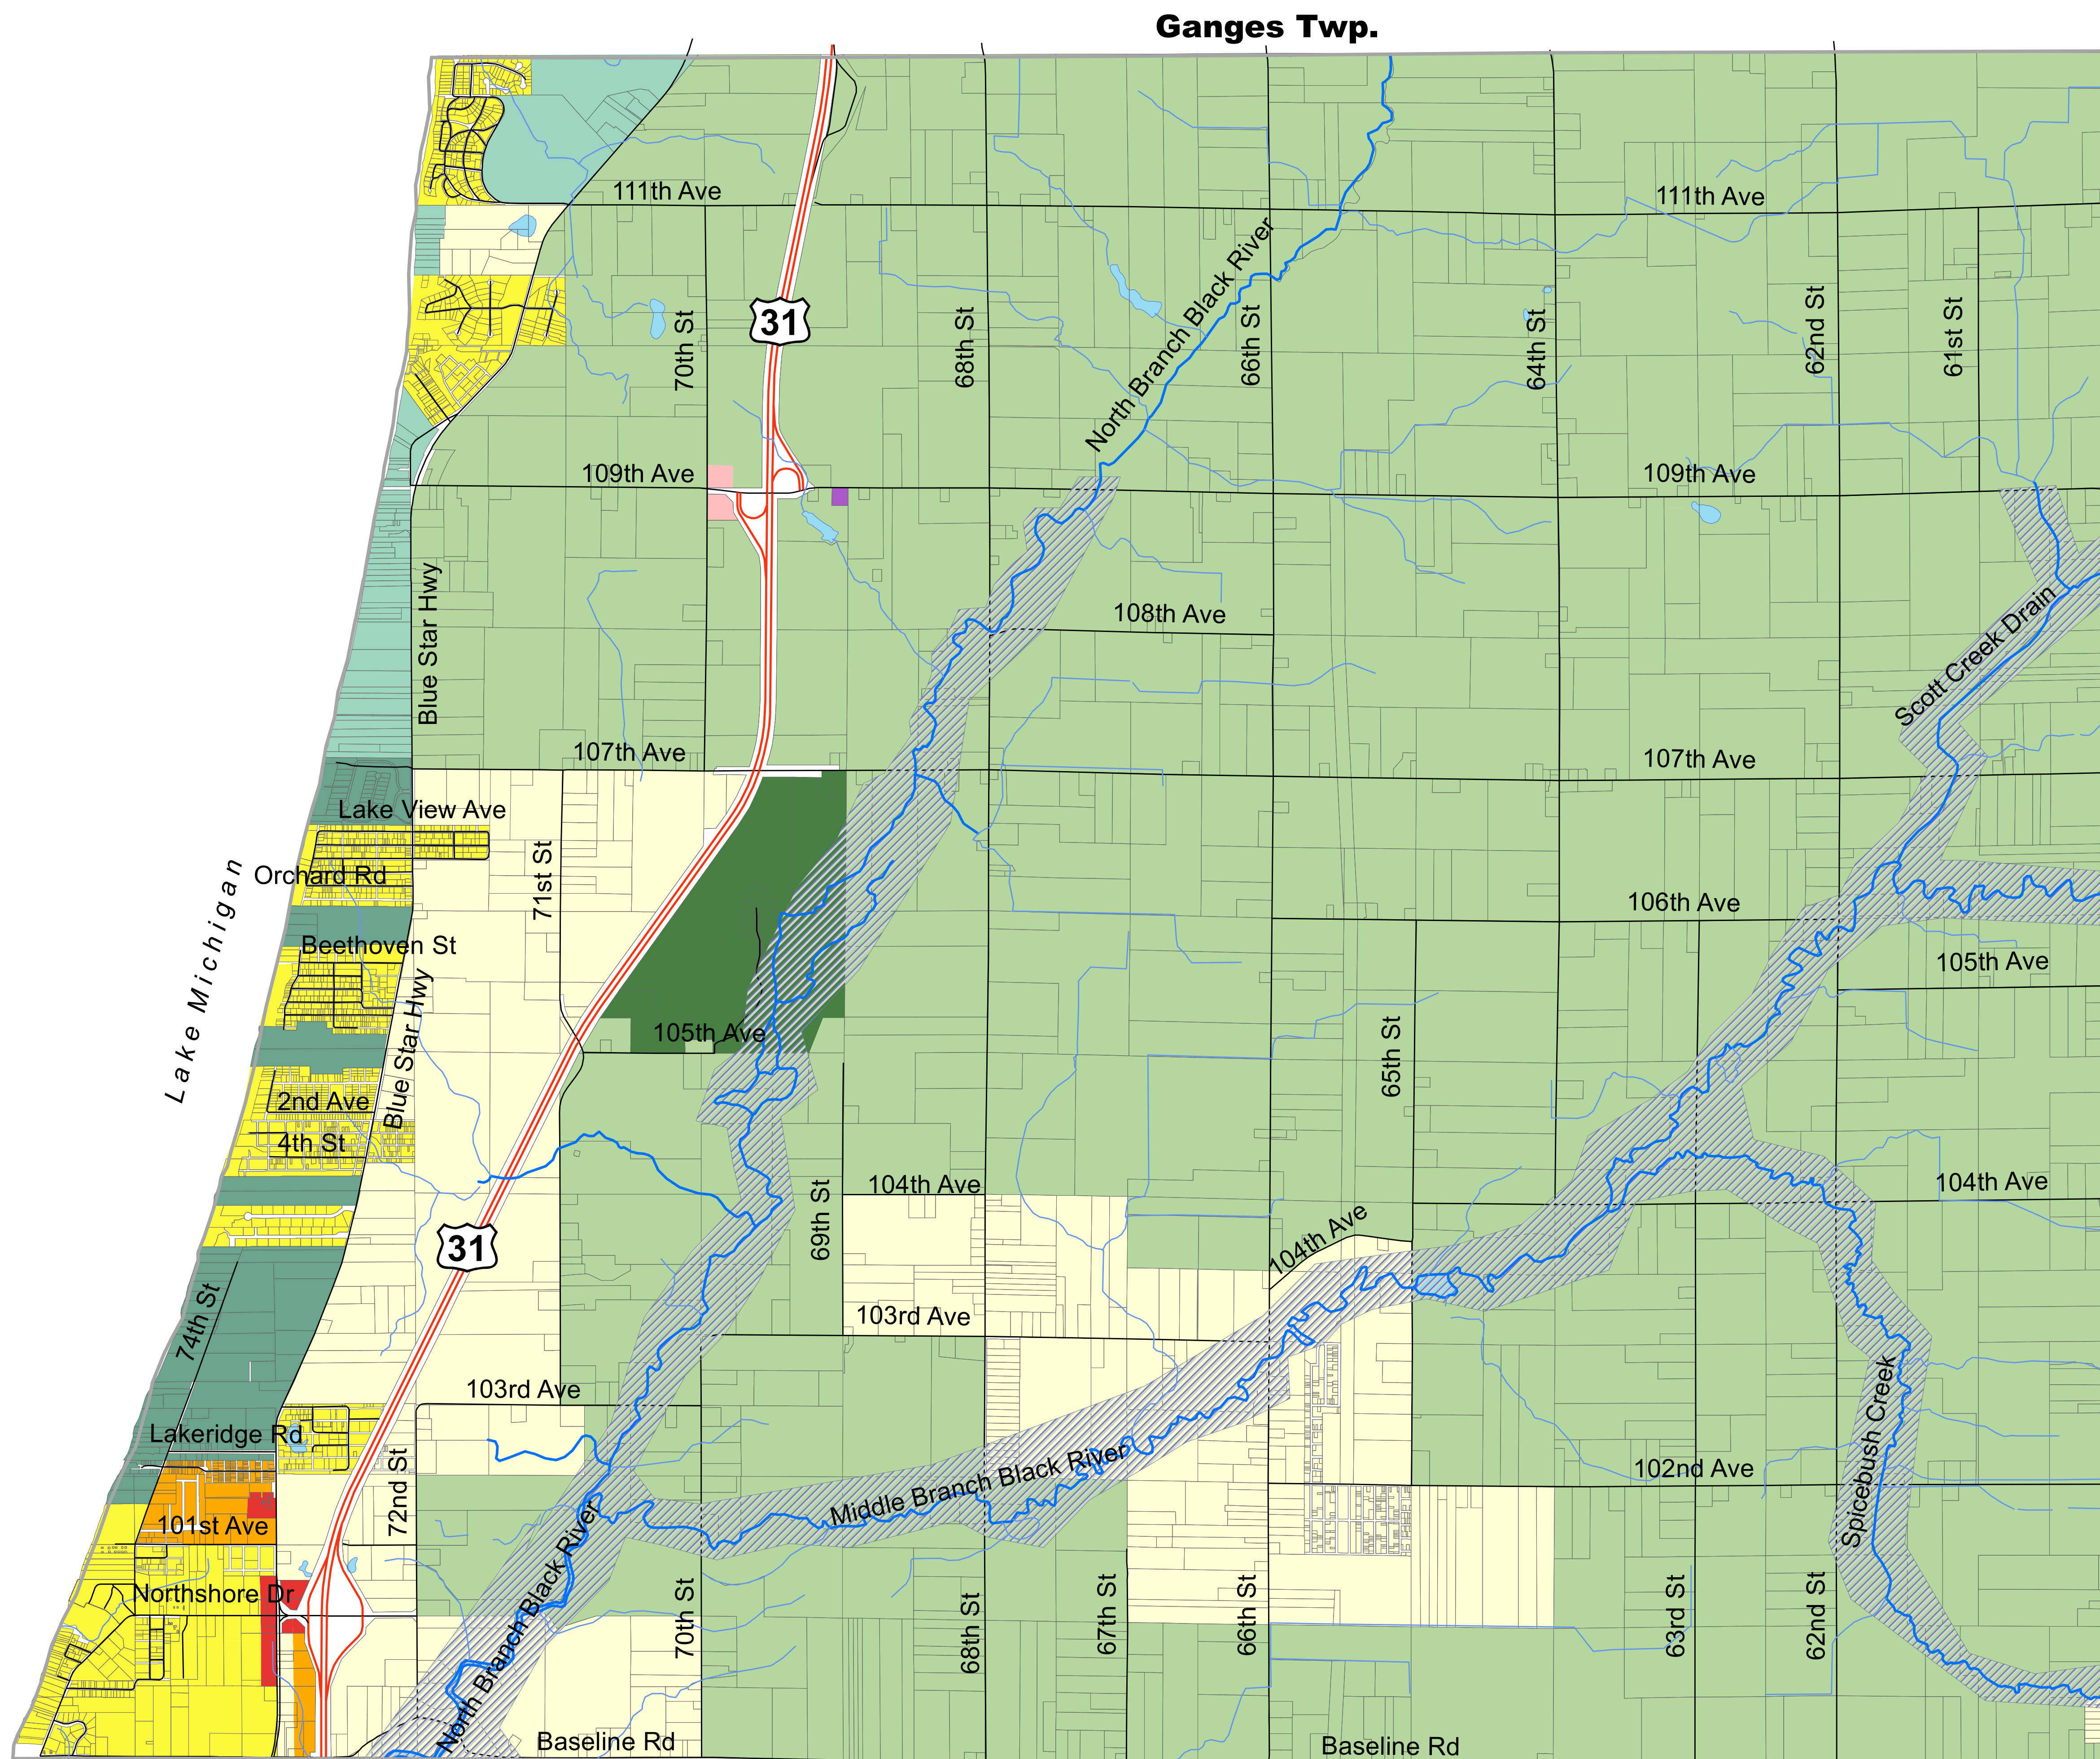

Zoning Map

Casco Township
Allegan County, MI

Zoning Districts

-  AG - Agricultural District
-  RR - Rural Residential District (Existing R-1)
-  LDR - Low Density Residential District
-  MDR - Medium Density Residential District
-  LR-A - Lakeshore Residential District A
-  LR-B - Lakeshore Residential District B
-  C-1 - Neighborhood Commercial District
-  C-2 - Community Business District
-  PUD - Planned Unit Development District
-  I-1 - Industrial District
-  FP - Floodplain Overlay District

October 20, 2008

Data Sources:
Allegan County Land Information Services
Michigan Center for Geographic Information